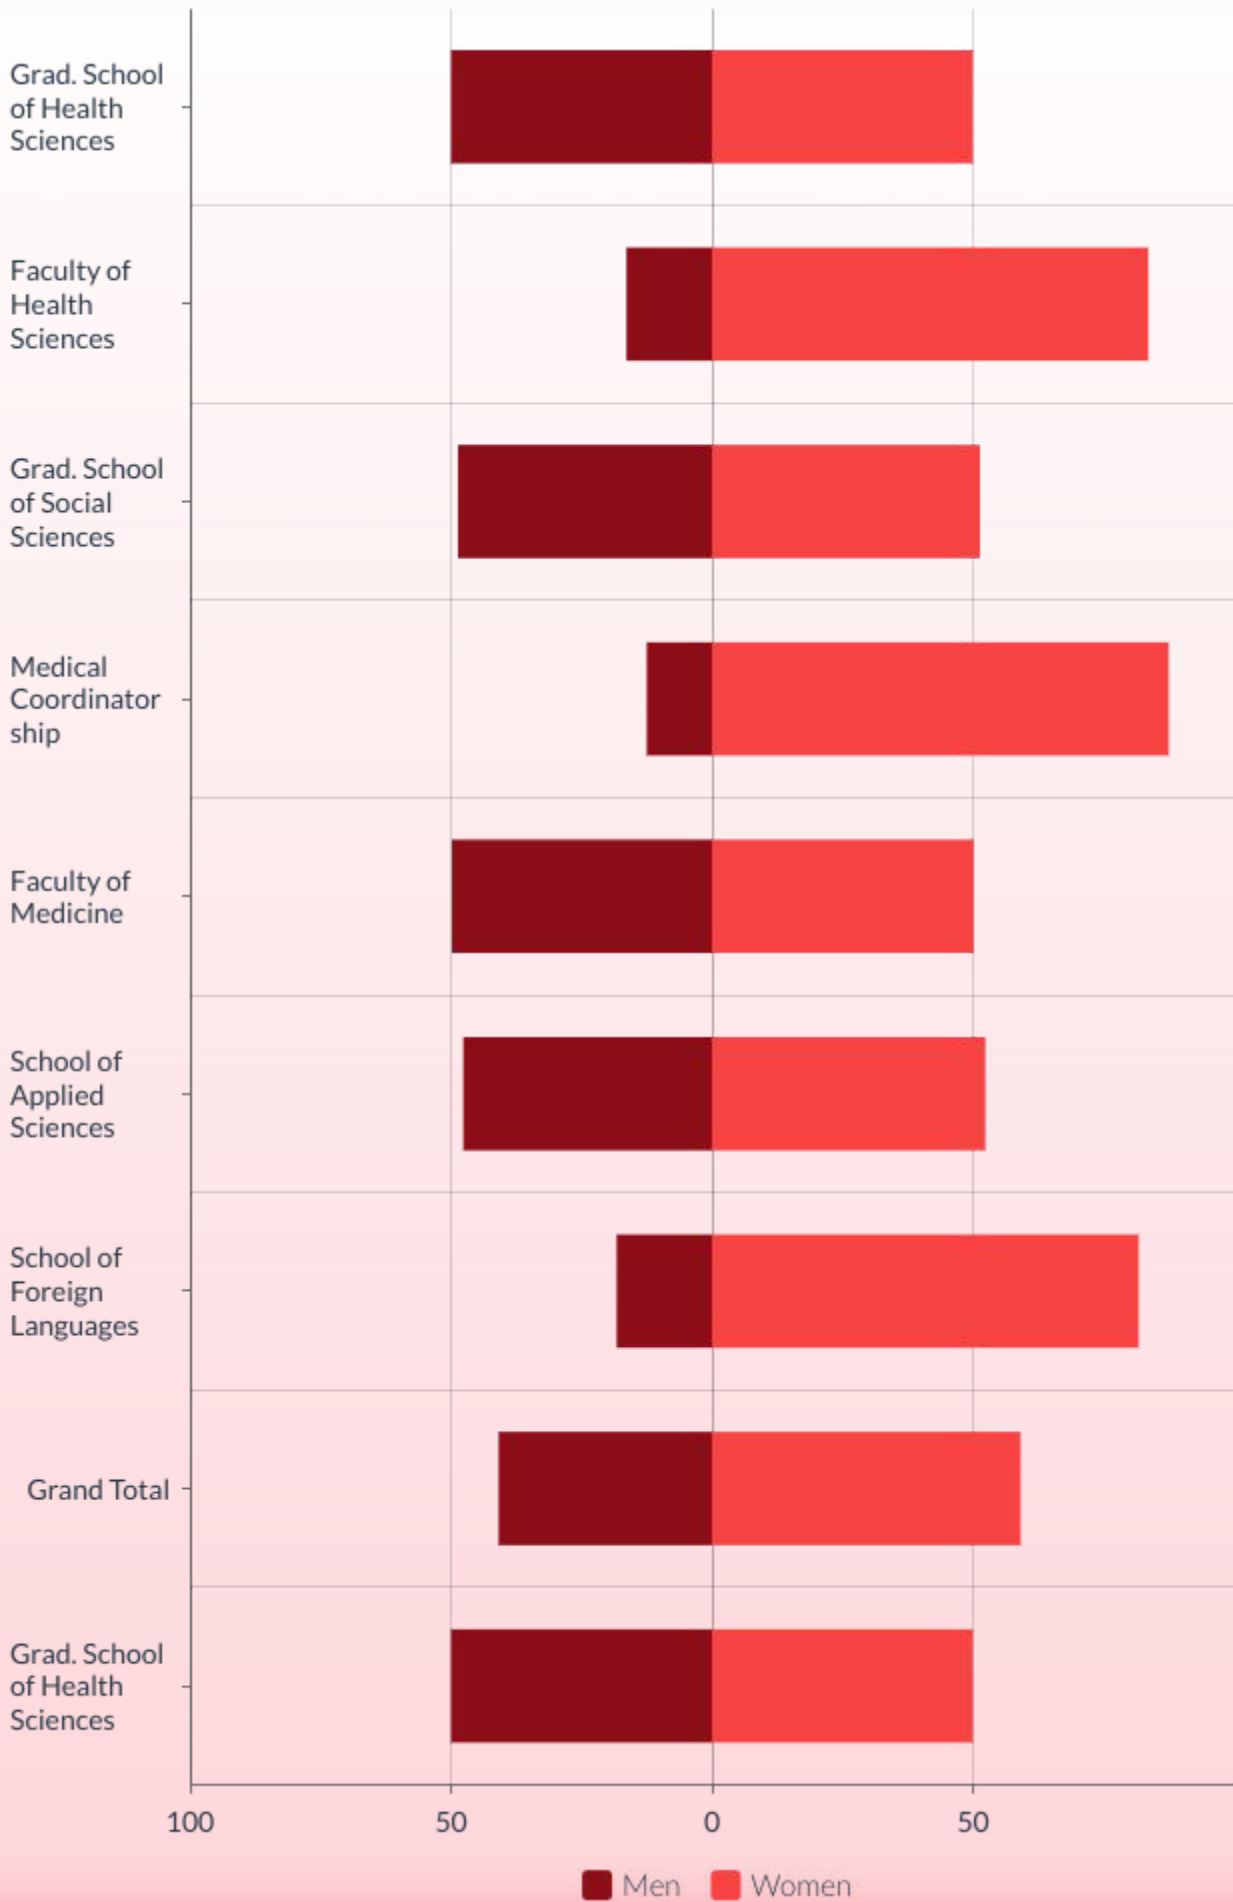

# GENDER DATA OF OVERALL STAFF

■ Women 2289 ■ Men 1465

In total; 57,31% of the 82 administrative managers and 58,77% of the 228 academic managers are women

60,23% of administrative and 62% of academic staff are women.

2289 of the staff are women and 1465 are men

3754 individuals are currently employed at Yeditepe University. (2024 D)

# GENDER RATIO IN FACULTIES AND SCHOOLS