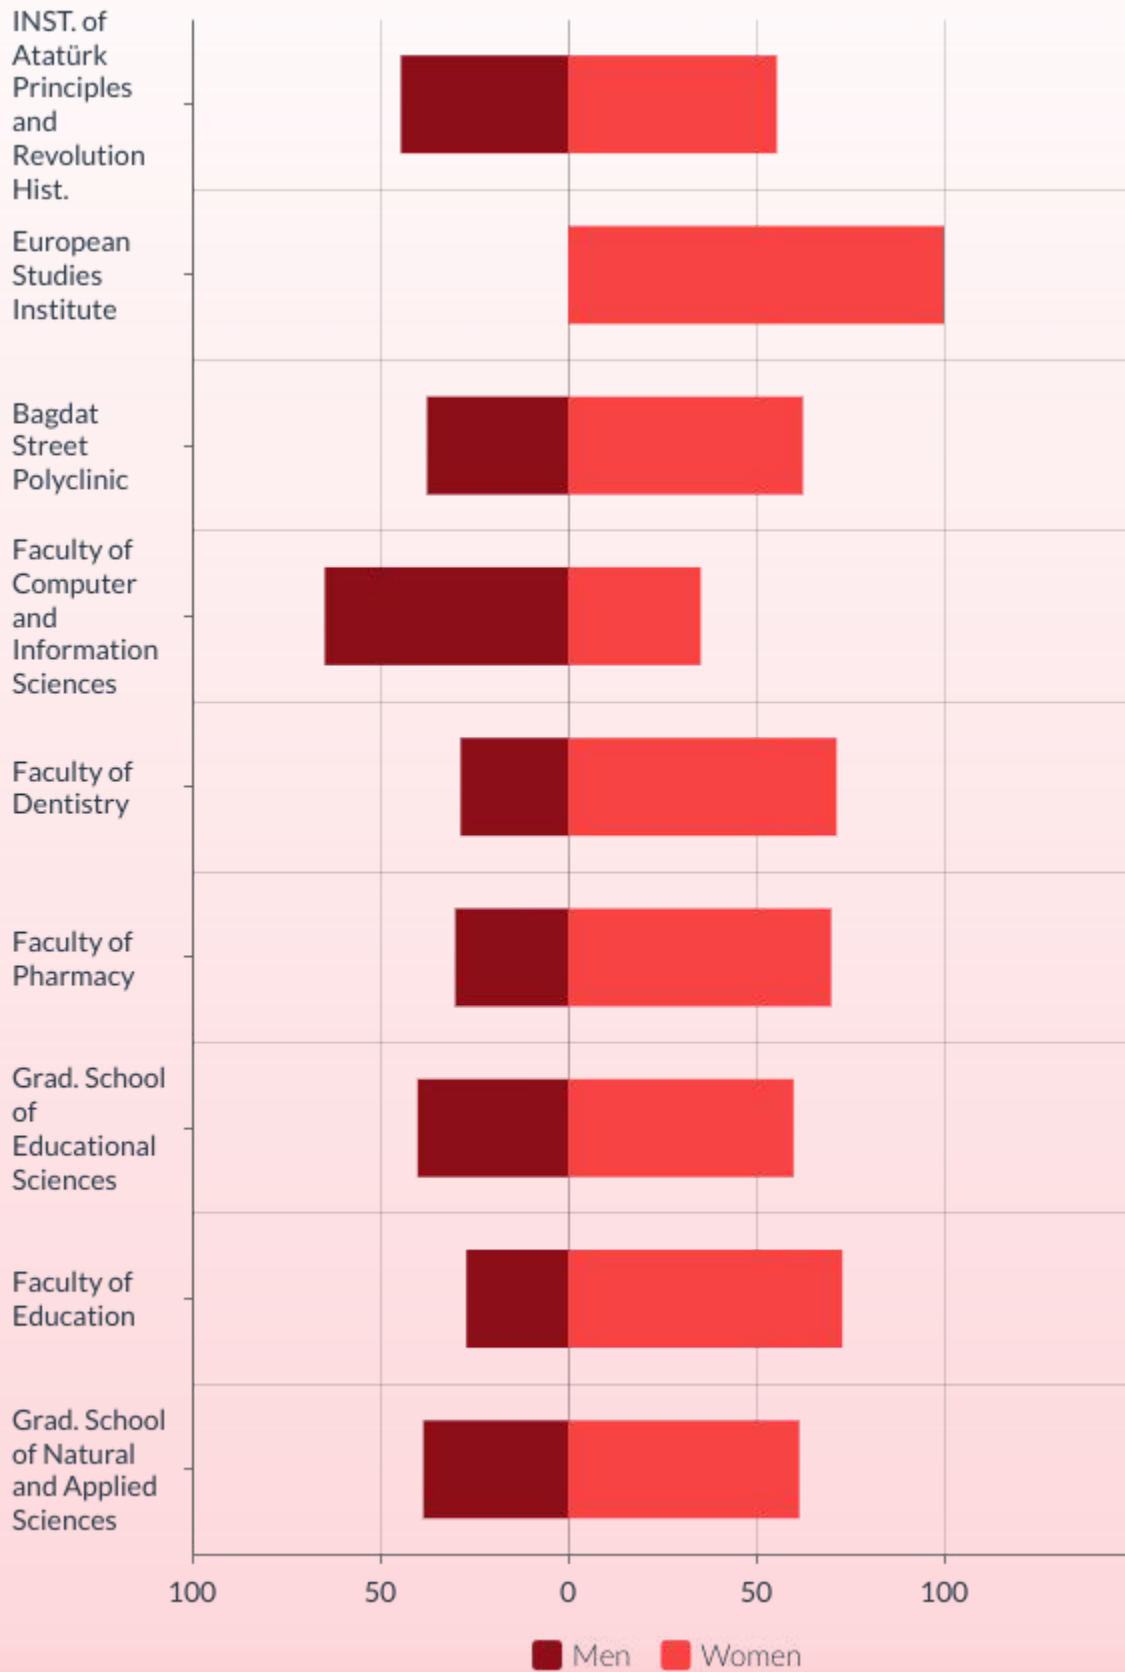

# GENDER DATA OF OVERALL STAFF

■ Women 2289 ■ Men 1465

In total; 57,31% of the 82 administrative managers and 58,77% of the 228 academic managers are women

60,23% of administrative and 62% of academic staff are women.

# GENDER RATIO IN FACULTIES AND SCHOOLS