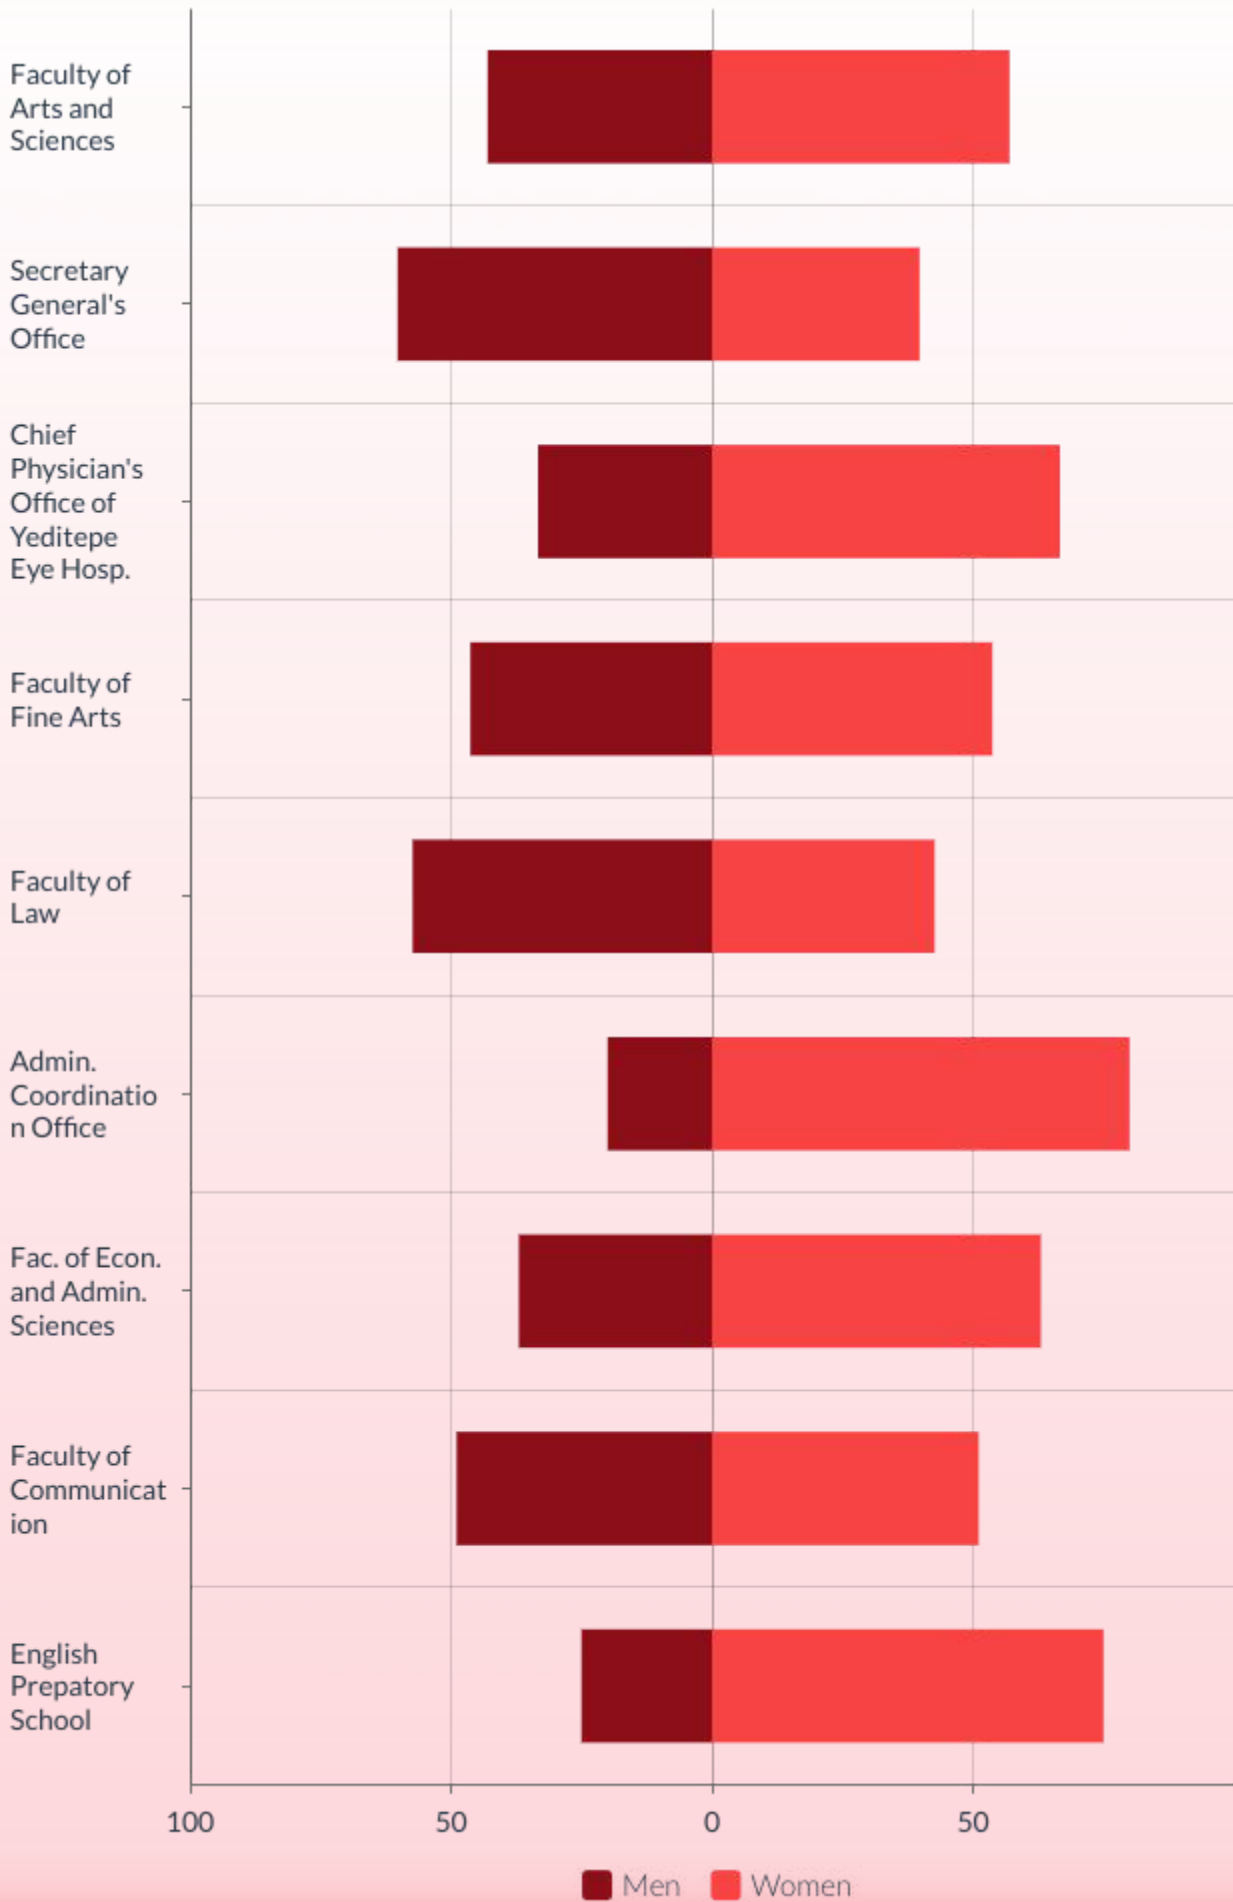

2024  
**Overall  
Gender-Based  
Statistics**

# GENDER DATA OF OVERALL STAFF

■ Women 2289 ■ Men 1465

In total; 57,31% of the 82 administrative managers and 58,77% of the 228 academic managers are women

60,23% of administrative and 62% of academic staff are women.

2289 of the staff are women and 1465 are men

3754 individuals are currently employed at Yeditepe University. (2024 D)

# GENDER RATIO IN FACULTIES AND SCHOOLS