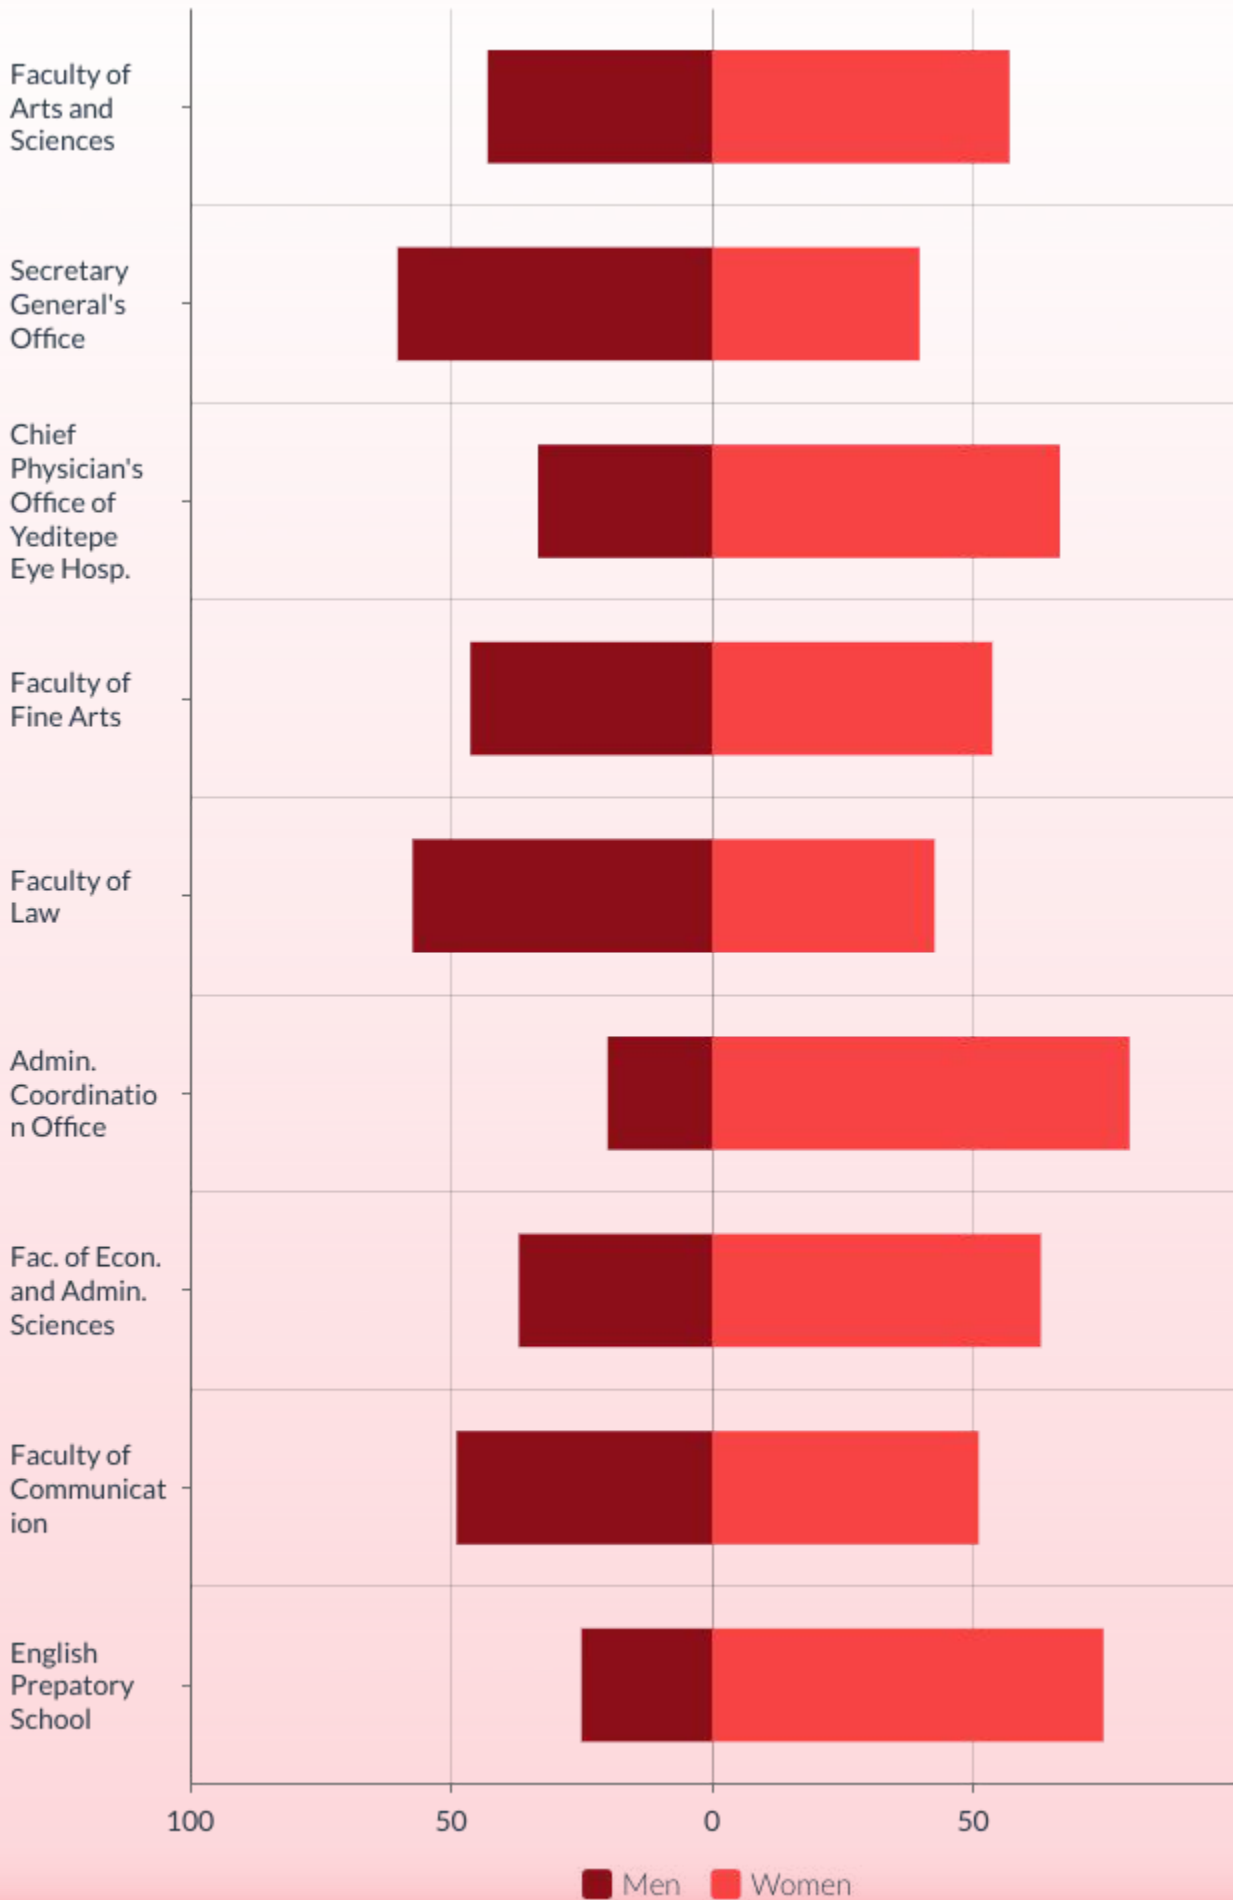

2024  
**Overall  
Gender-Based  
Statistics**

# GENDER DATA OF OVERALL STAFF

■ Women 2289 ■ Men 1465

In total; 57,31% of the 82 administrative managers and 58,77% of the 228 academic managers are women

60,23% of administrative and 62% of academic staff are women.

2289 of the staff are women and 1465 are men

3754 individuals are currently employed at Yeditepe University. (2024 D)

# GENDER RATIO IN FACULTIES AND SCHOOLS