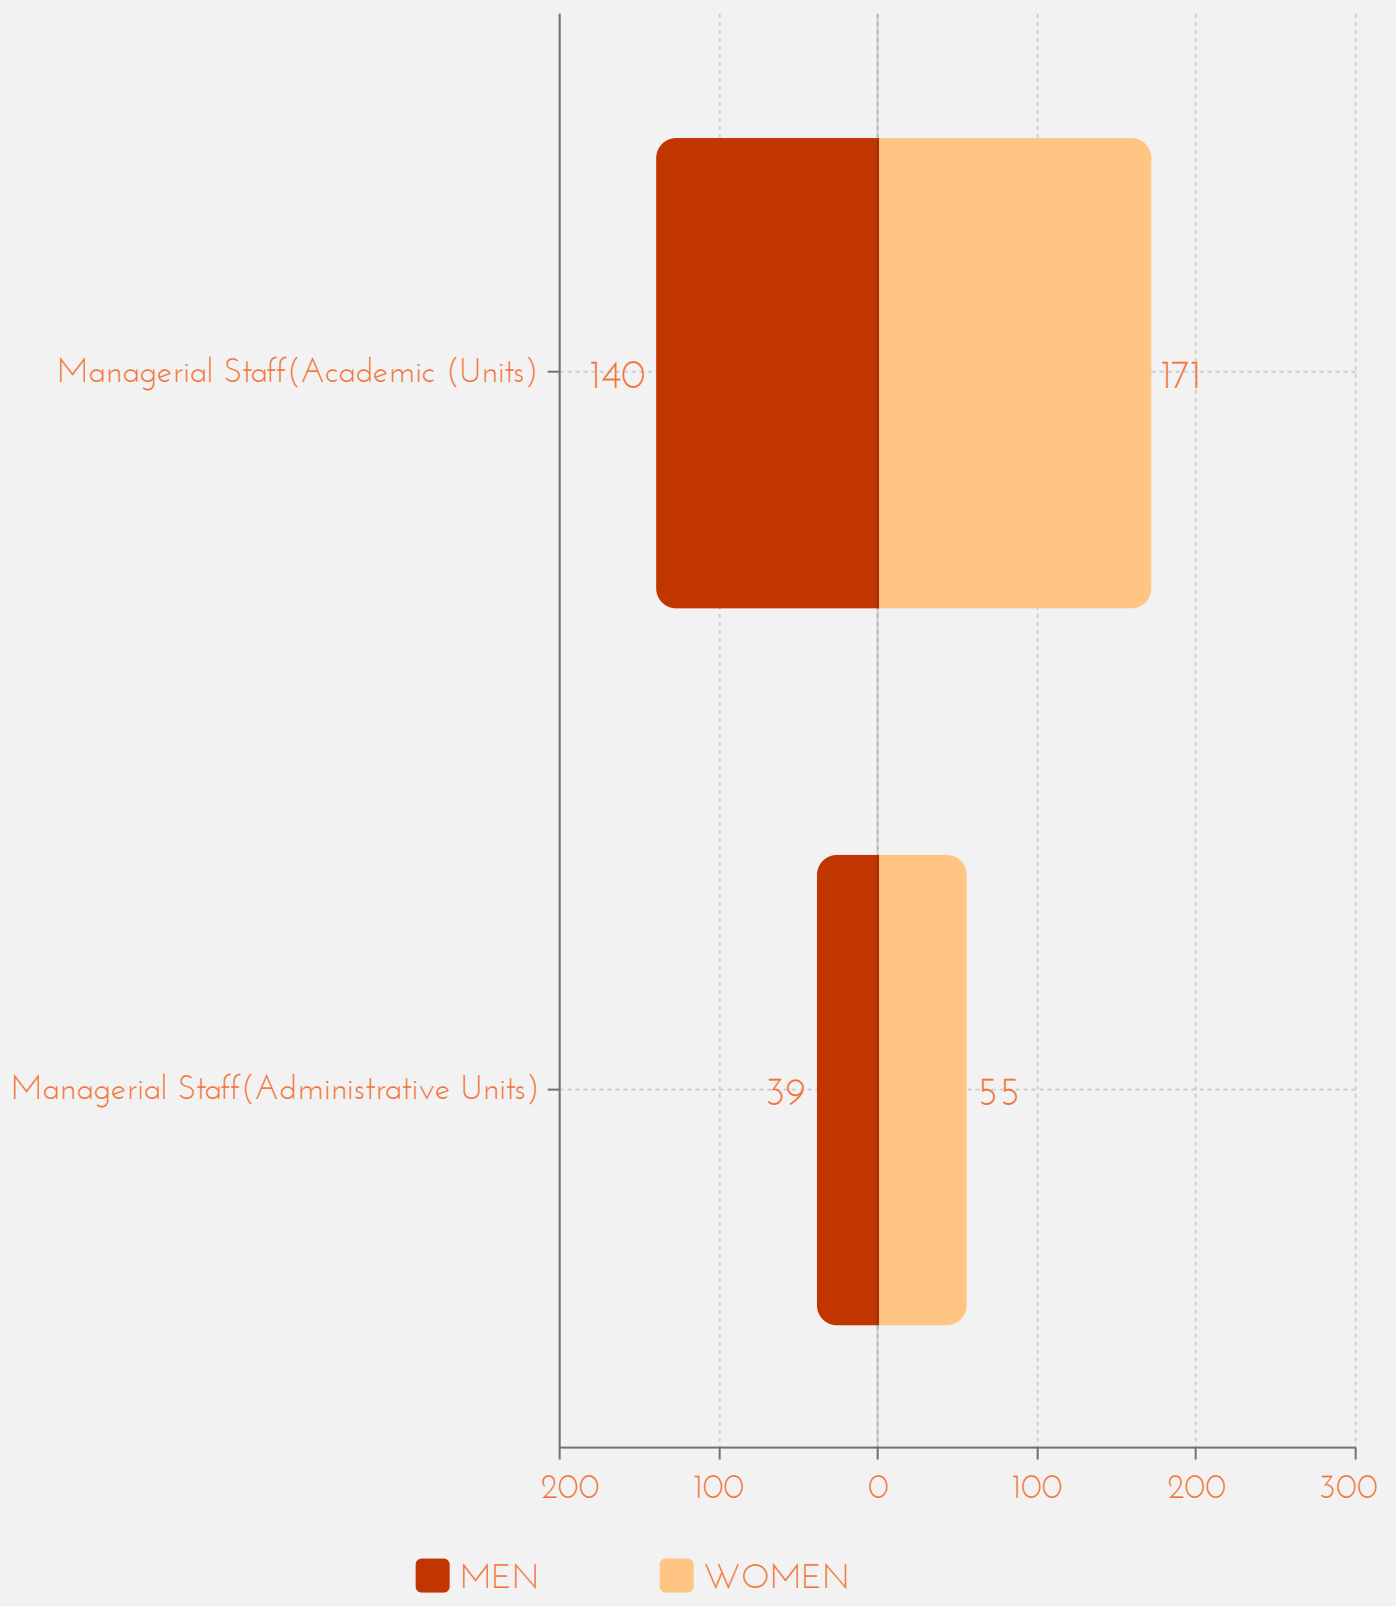

# Gender Data on Managerial Staff

# Gender Ratio in the University's Academic Board

■ MEN 21    ■ WOMEN 19

# Gender Ratio in the University's Executive Board

■ MEN 7    ■ WOMEN 9