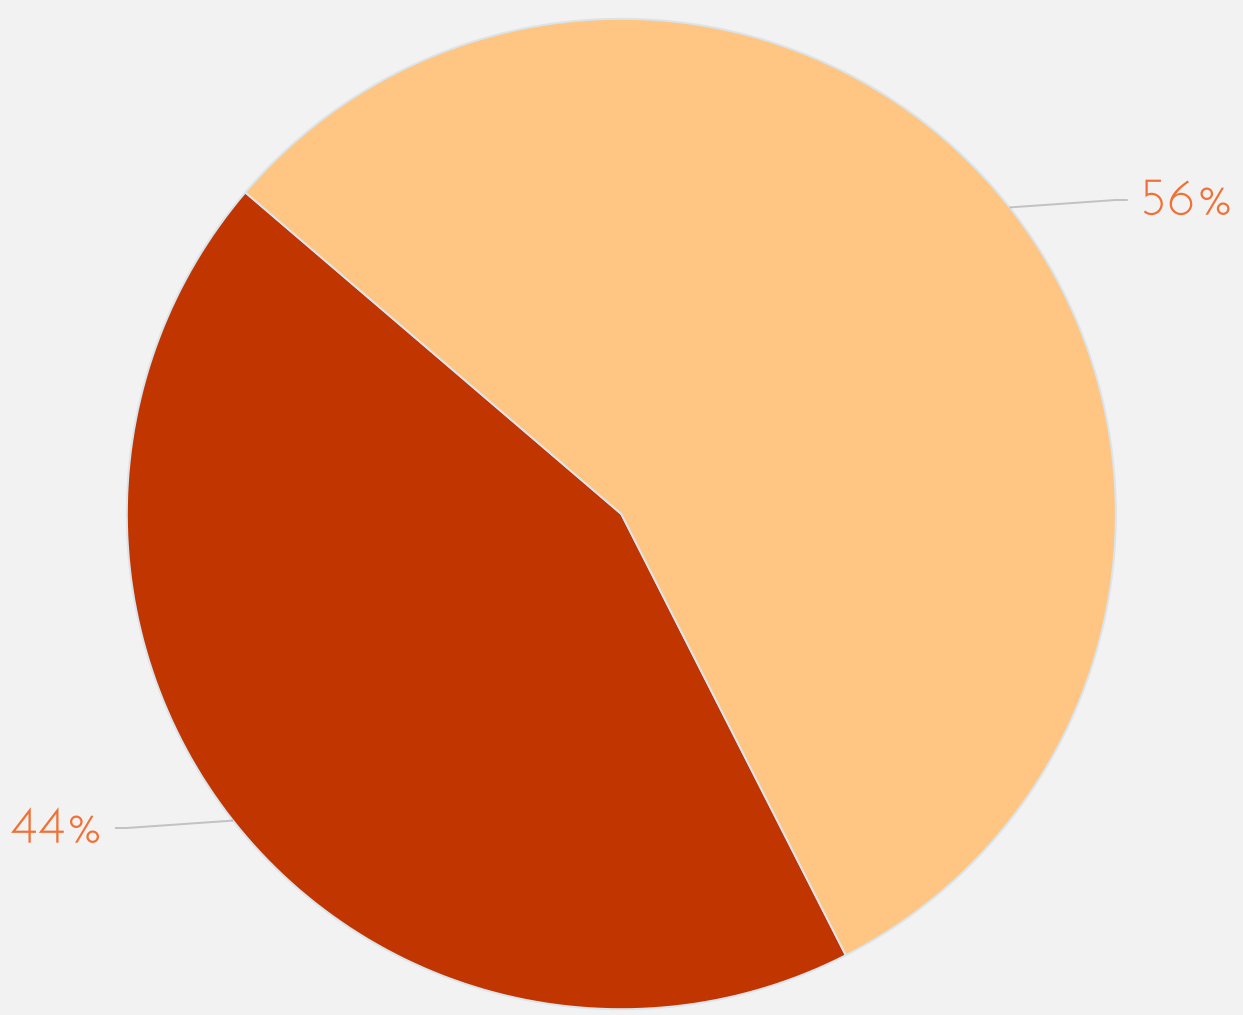

# Gender Ratio in the University's Academic Board

■ MEN 21    ■ WOMEN 19

# Gender Ratio in the University's Executive Board

■ MEN 7    ■ WOMEN 9