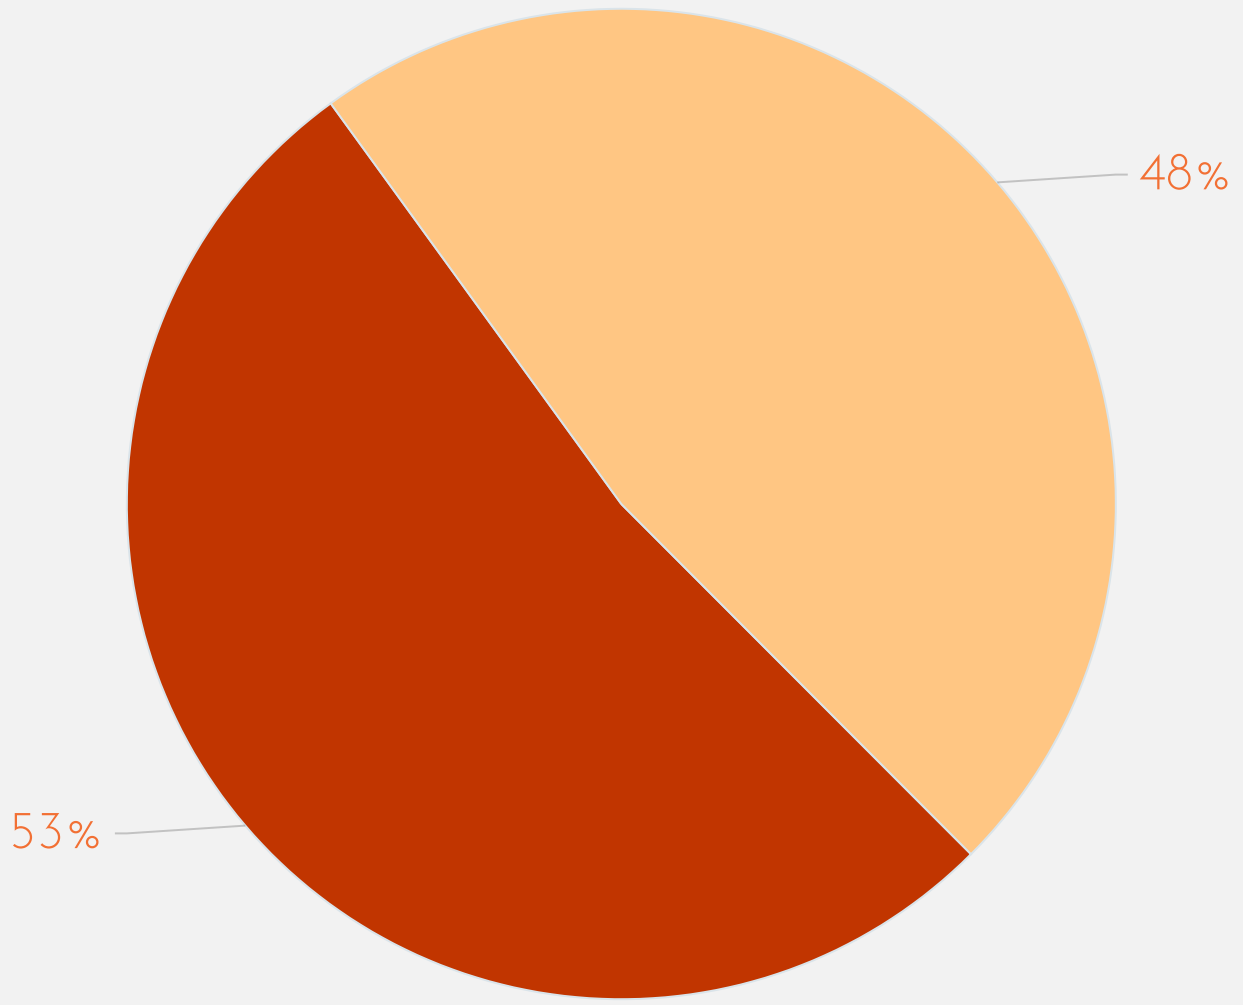

# Gender Data on Managerial Staff

# Gender Ratio in the University's Academic Board

■ MEN 21    ■ WOMEN 19