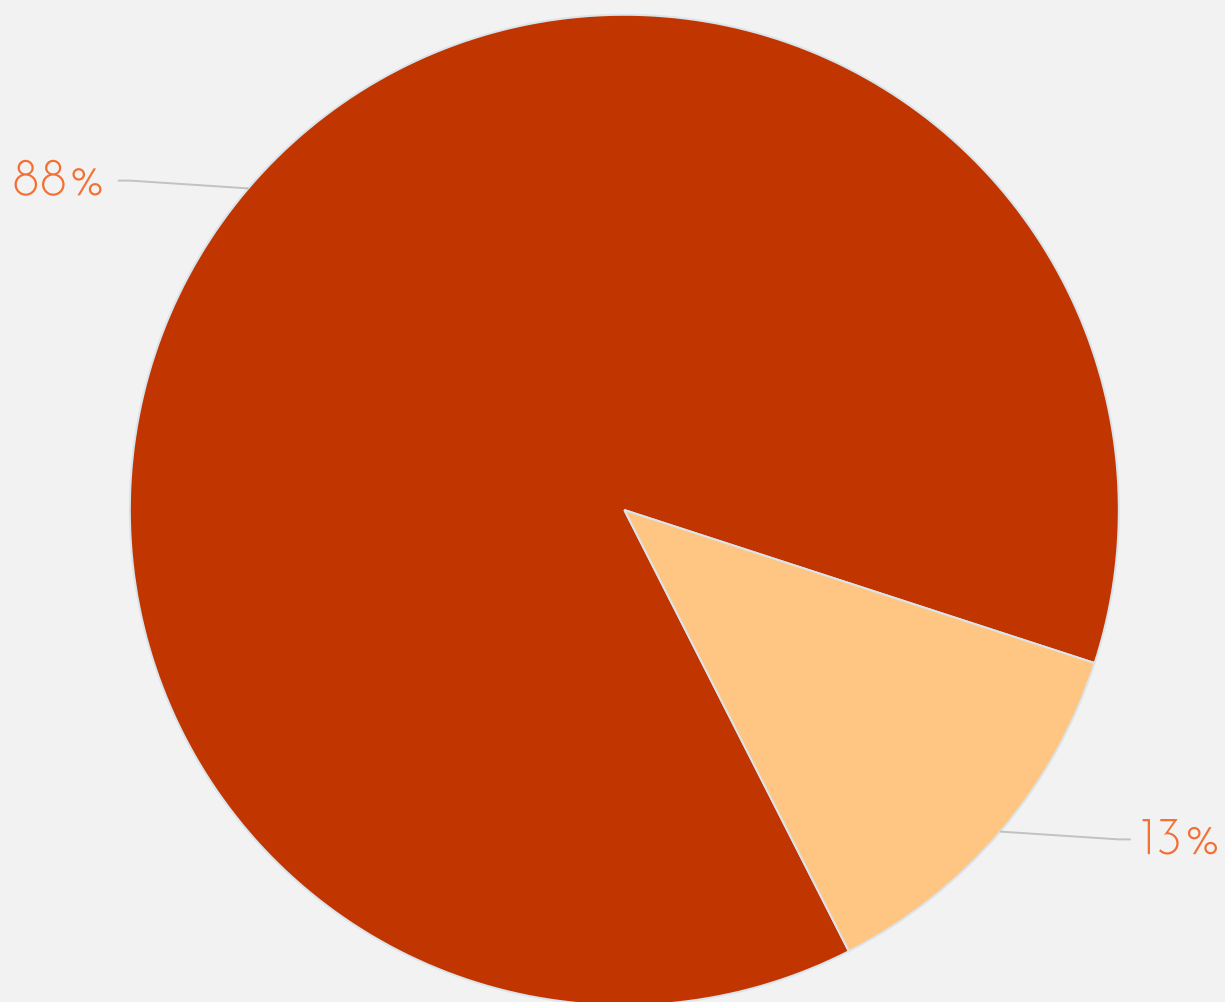

Gender Ratio in the University's Board of Trustees